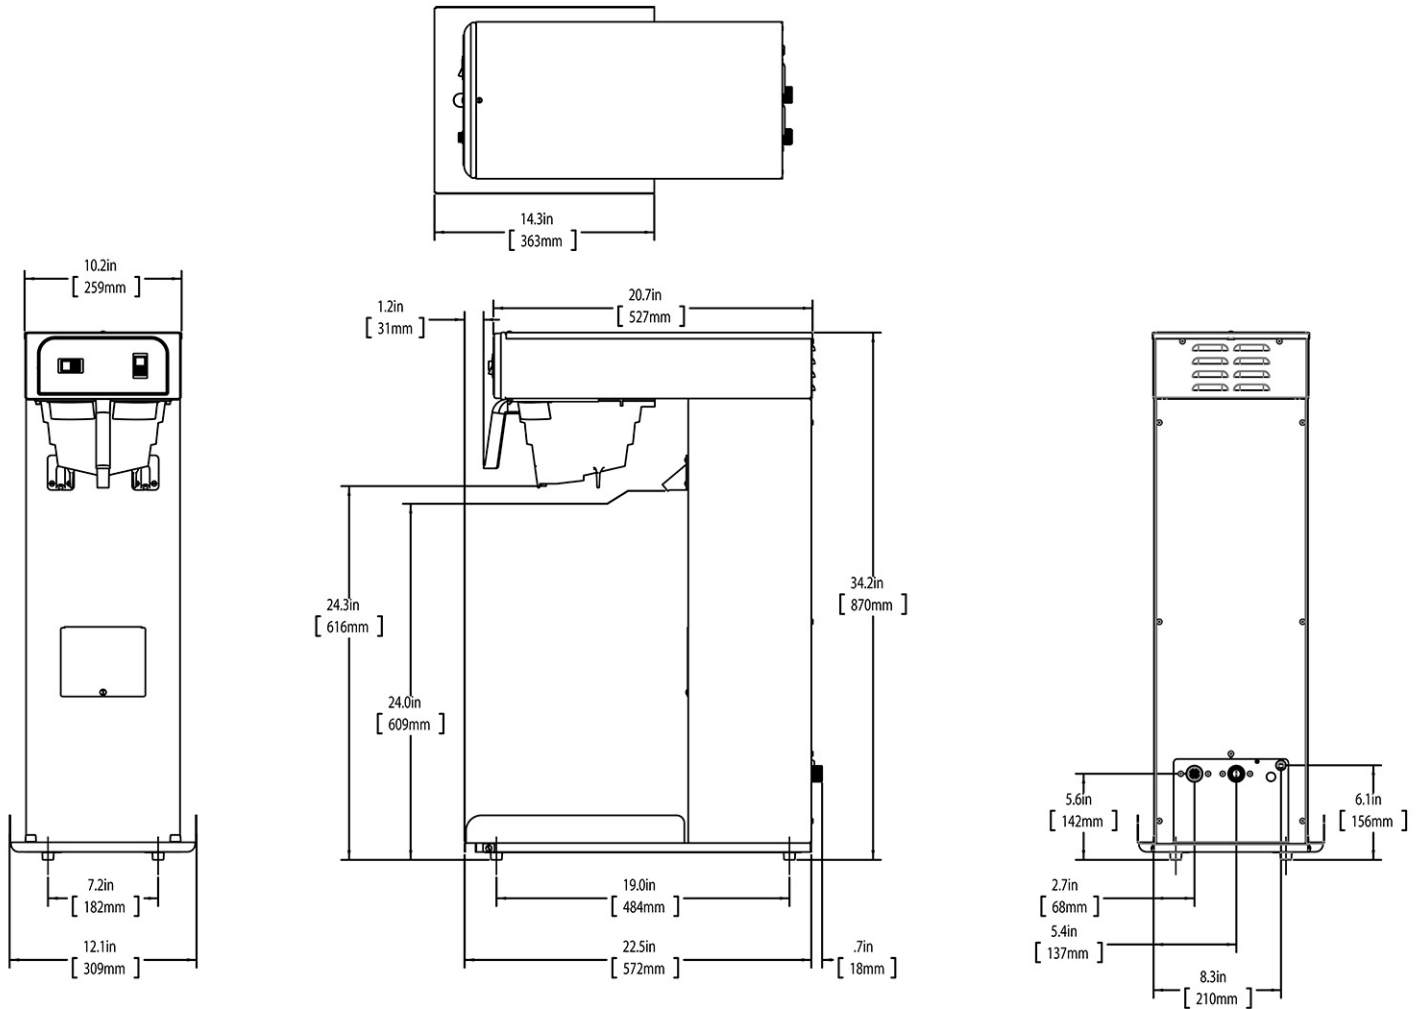

TB6Q, 29" Trunk

Height: 34.2" (86.9cm) Width: 21.1" (53.6cm) Depth: 23.2" (58.9cm)

- Color coded decals help the operator properly align the brew basket, dispenser and choose the correct selection
- Includes rotating brew basket, base platform adapter, dedicated dilution nozzles and brew selection switch
- Specifically designed to accommodate and brew into two BUNN 3.5gal Narrow Tea Dispensers (can also brew directly into standard tea dispensers)
- SplashGard® funnel deflects hot liquids away from the hand

Last Updated:
08/04/2023

	Unit			Shipping				
	Height	Width	Depth	Height	Width	Depth	Weight	Volume
English	34.2 in.	21.1 in.	23.2 in.	38.0 in.	13.3 in.	27.4 in.	42.150 lbs	7.976 ft ³
Metric	86.9 cm	53.6 cm	58.9 cm	96.5 cm	33.7 cm	69.5 cm	19.119 kgs	0.226 m ³